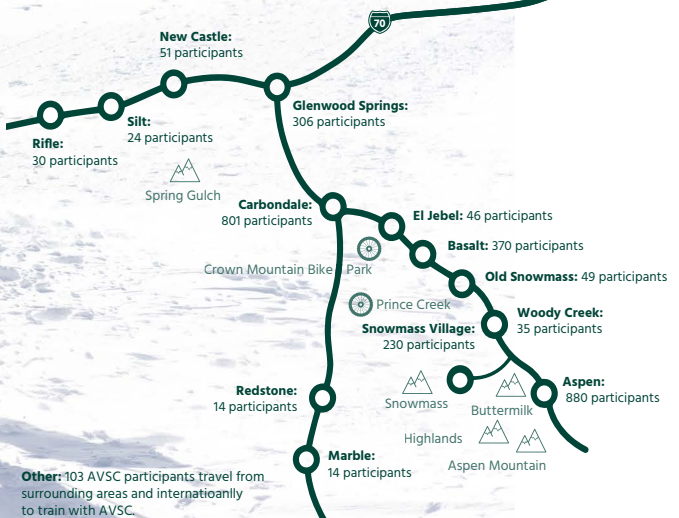

WHERE DO AVSC PARTICIPANTS LIVE?