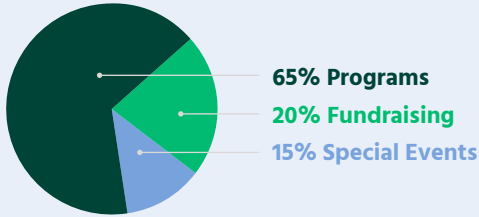

REVENUE AND EXPENSES

TOTAL REVENUE

$9,222,490