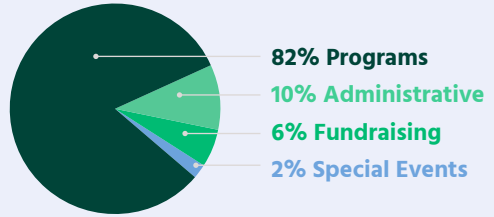

TOTAL EXPENSES

$8,348,651