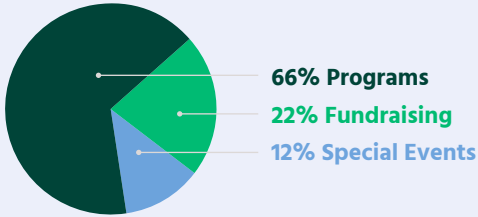

REVENUE AND EXPENSES

TOTAL REVENUE

$8,614,742