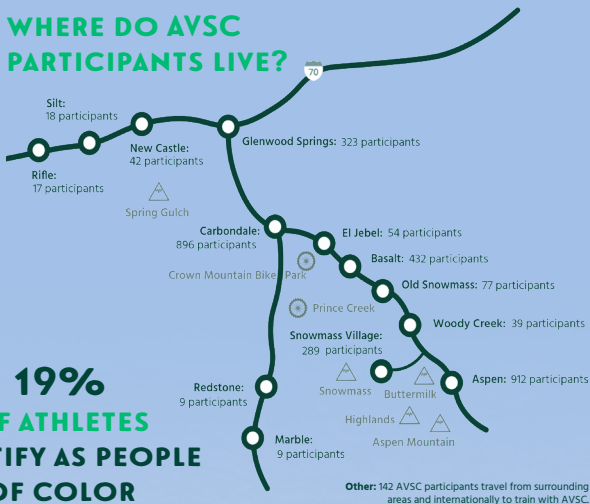

WHERE DO AVSC PARTICIPANTS LIVE?